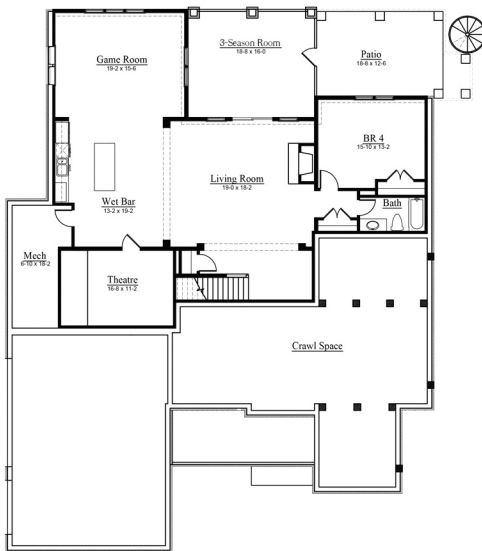

Ridout Construction

The Next Generation of Family Homes

768-1301

720-7947

TMVAVRA ASSOCIATES © 2019

The Dungannon

6645 Square Feet

The Dungannon is a beautiful home with plenty of space for your family. This design features 2 master suites, both an office and a study, as well as an unfinished attic for storage. The finished basement is perfect for entertaining friends and family.

Basement

First Floor

Second Floor