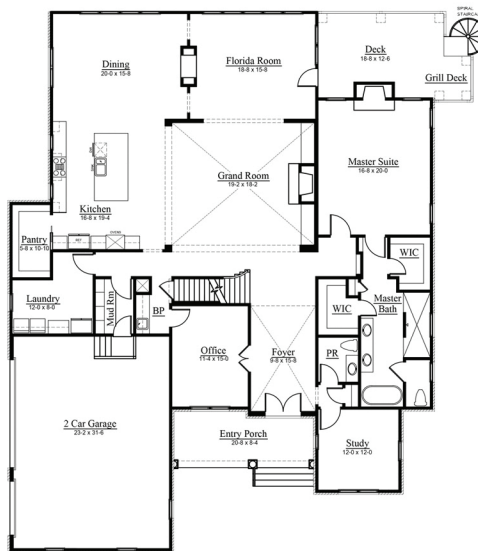

Ridout Construction

The Next Generation of Family Homes

768-1301

720-7947

TMVAVRA ASSOCIATES © 2019

The Dungannon

6645 Square Feet

The Dungannon is a beautiful home with plenty of space for your family. This design features 2 master suites, both an office and a study, as well as an unfinished attic for storage. The finished basement is perfect for entertaining friends and family.

Basement

First Floor

Second Floor