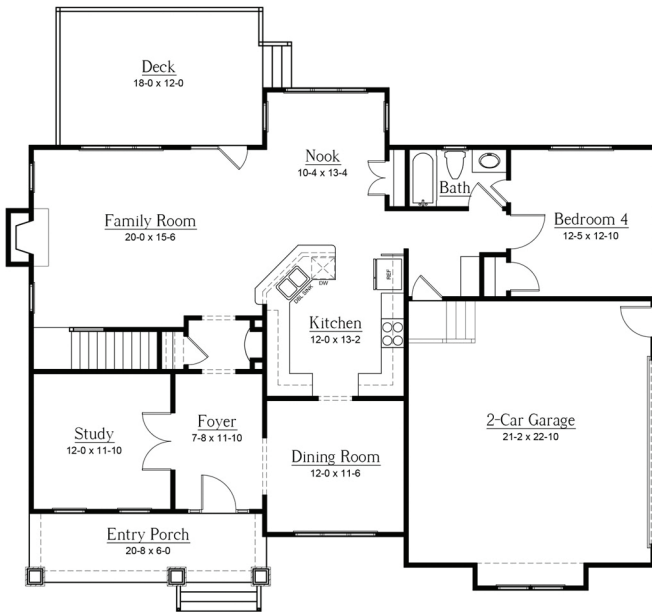

Ridout Construction

The Next Generation of Family Homes

768-1301

720-7947

The Player

3155 Square Feet

The Player is a charming 4 bedroom home featuring a formal dining room and a study. The master suite includes a spacious walk-in closet and a soaking tub. The play room is a perfect space for children of any age.

First Floor

Second Floor

Unfinished Attic