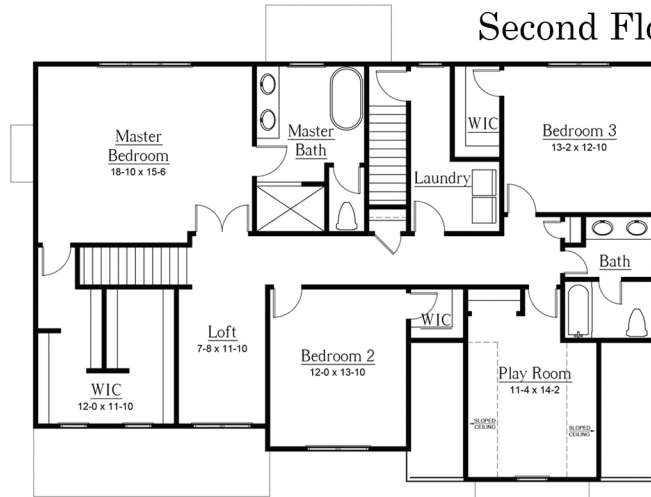

Ridout Construction

The Next Generation of Family Homes

768-1301

720-7947

The Player

3155 Square Feet

The Player is a charming 4 bedroom home featuring a formal dining room and a study. The master suite includes a spacious walk-in closet and a soaking tub. The play room is a perfect space for children of any age.

First Floor

Second Floor

Unfinished Attic