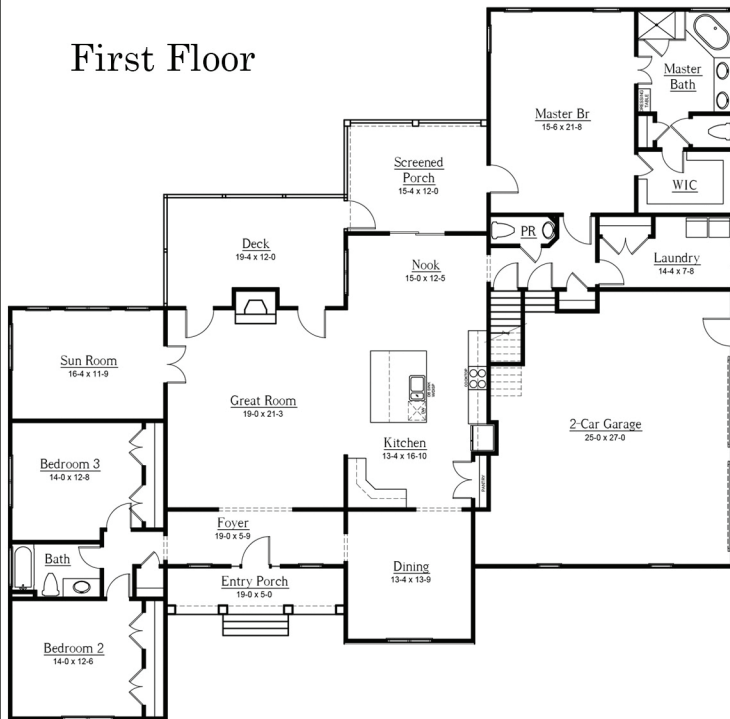

## The Watson

3206 Square Feet

The open floor plan of the Watson features a large great room, kitchen with nook and connected formal dining room. This 4 bedroom design features both a deck and screened porch for all your outdoor entertaining needs.

### First Floor

### Second Floor